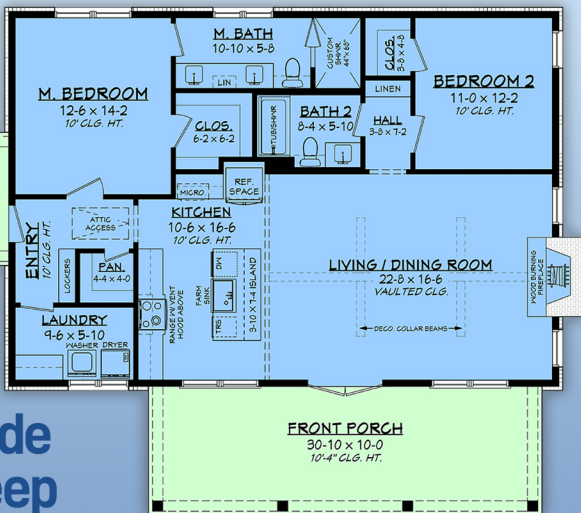

plan 82949

familyhomeplans.com  800-482-0464

1320
sq ft

SIDE PORCH
6-0 x 10-0
10'-4" CLG. HT.

2 BD
2 BA
52' wide
40' deep