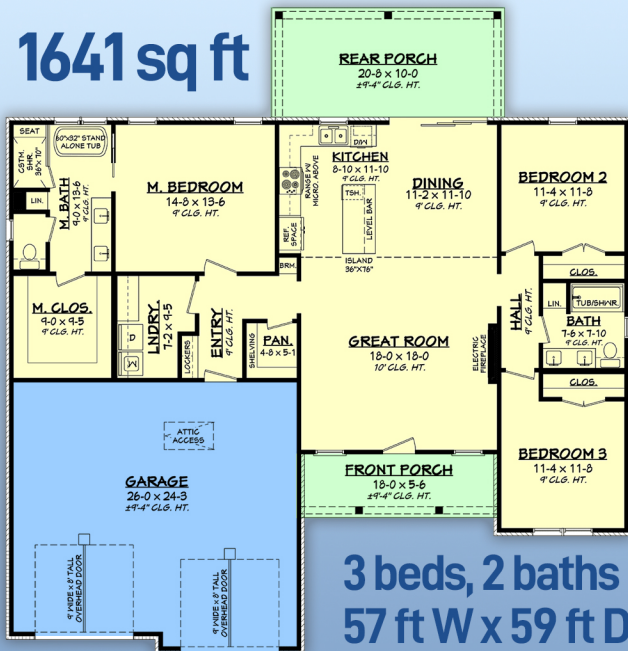

plan 82940

familyhomeplans.com  800-482-0464

1641 sq ft

3 beds, 2 baths
57 ft W x 59 ft D