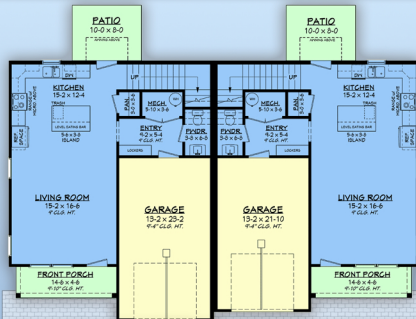

plan 82933

familyhomeplans.com 800-482-0464

3141 sq. feet
6 bedrooms
4 full baths
2 half baths
59' W x 38' D