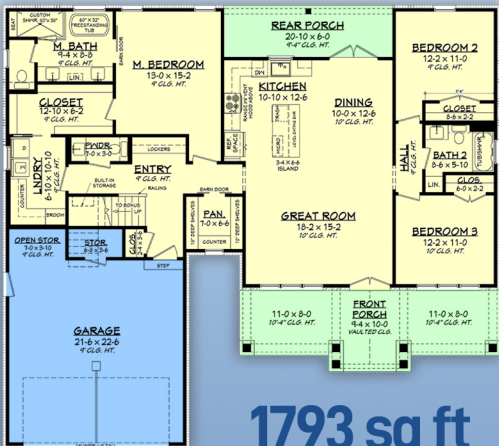

# plan 82929

familyhomeplans.com  800-482-0464

3 beds  
2.5 baths  
61' x 54'

1793 sq ft