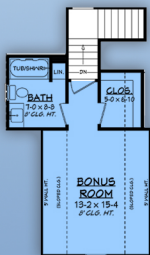

# plan 82929

familyhomeplans.com  800-482-0464

3 beds  
2.5 baths  
61' x 54'

1793 sq ft