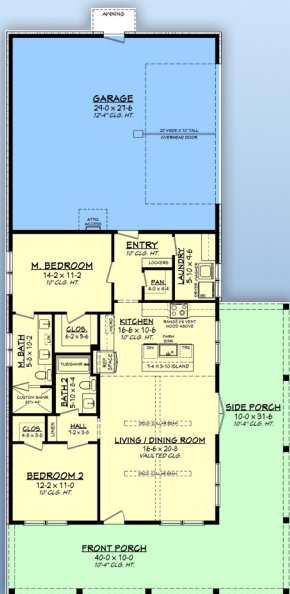

plan 82920

familyhomeplans.com  800-482-0464

1260 square feet
2 beds, 2 baths
40 ft W x 80 ft D