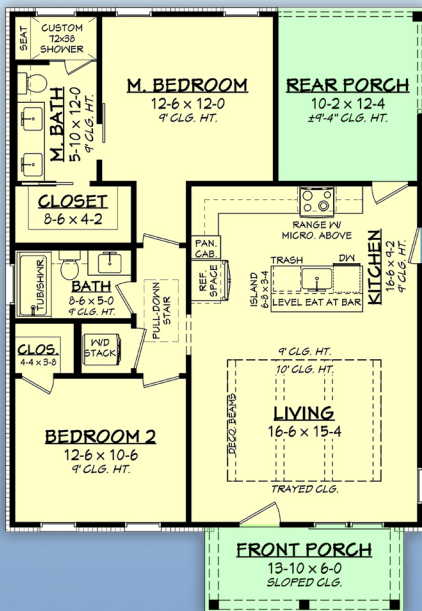

plan 82916

familyhomeplans.com  800-482-0464

996 sq ft

2 BD, 2 BA
45' x 44'