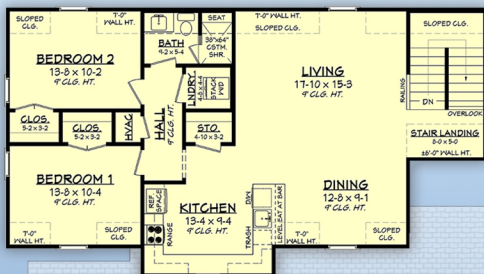

familyhomeplans.com  800-482-0464

garage: 1092 sq ft  
 living: 1271 sq ft  
 2 beds, 1 bath  
 50 feet wide  
 28 feet deep