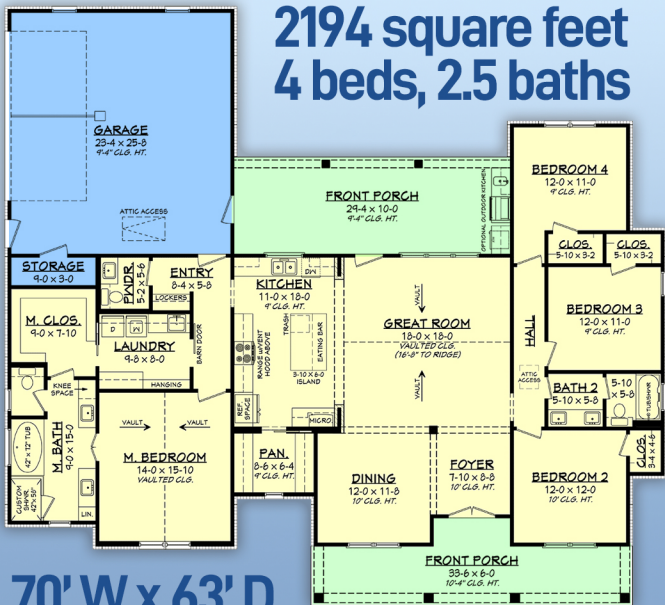

plan 82904

familyhomeplans.com  800-482-0464

2194 square feet 4 beds, 2.5 baths

70' W x 63' D