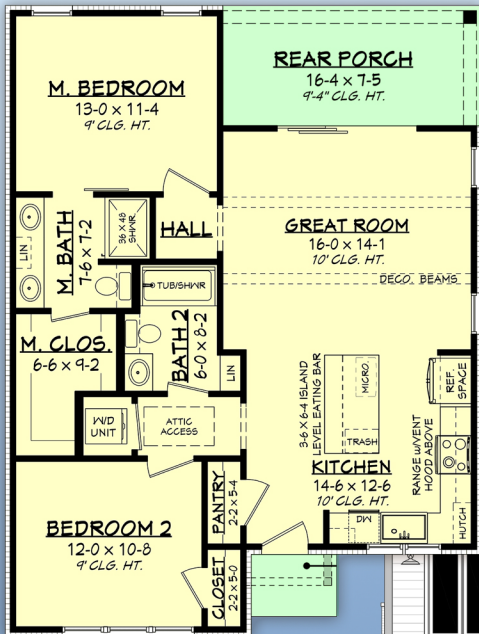

plan 82903

familyhomeplans.com 800-482-0464

1000 sq ft
2 beds
2 baths
30' wide
40' deep