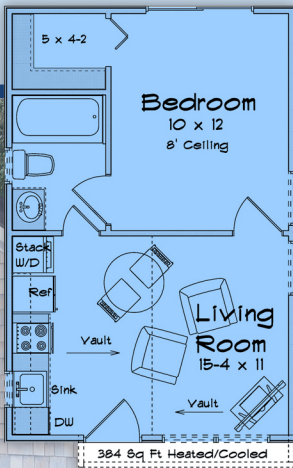

# plan 82871

familyhomeplans.com  800-482-0464

## 384 square feet

# 1 bedroom, 1 bath, 16' W x 24' D