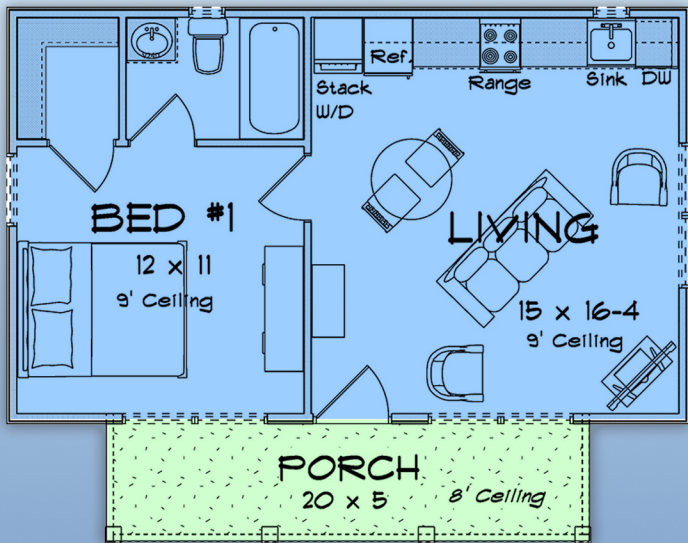

# plan 82856

familyhomeplans.com  800-482-0464

476 sq ft, 1 bed, 1 bath, 28' W x 22' D