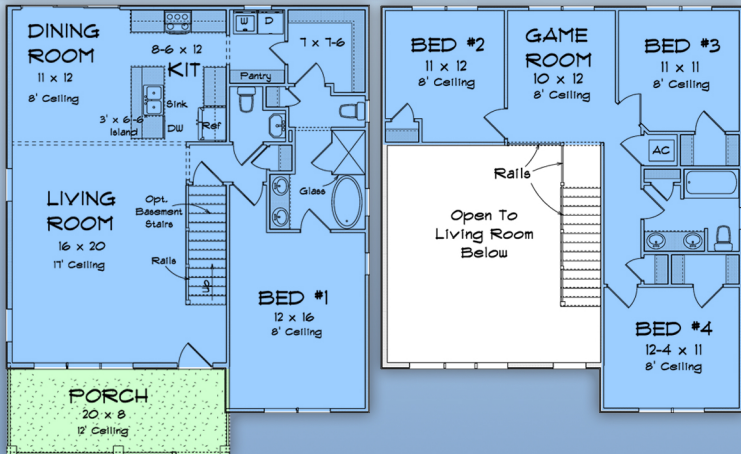

plan 82824

familyhomeplans.com  800-482-0464

1888 sq ft, 4 beds, 2.5 baths, 33' W x 41' D