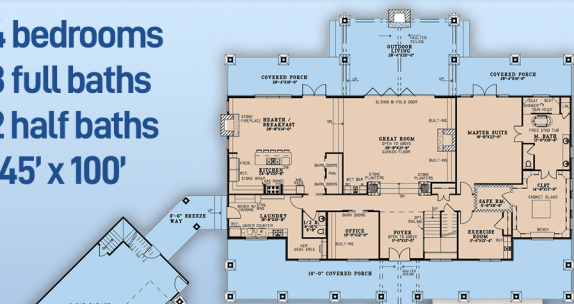

plan 82771

familyhomeplans.com  800-482-0464

4 bedrooms
3 full baths
2 half baths
145' x 100'

5178
sq ft