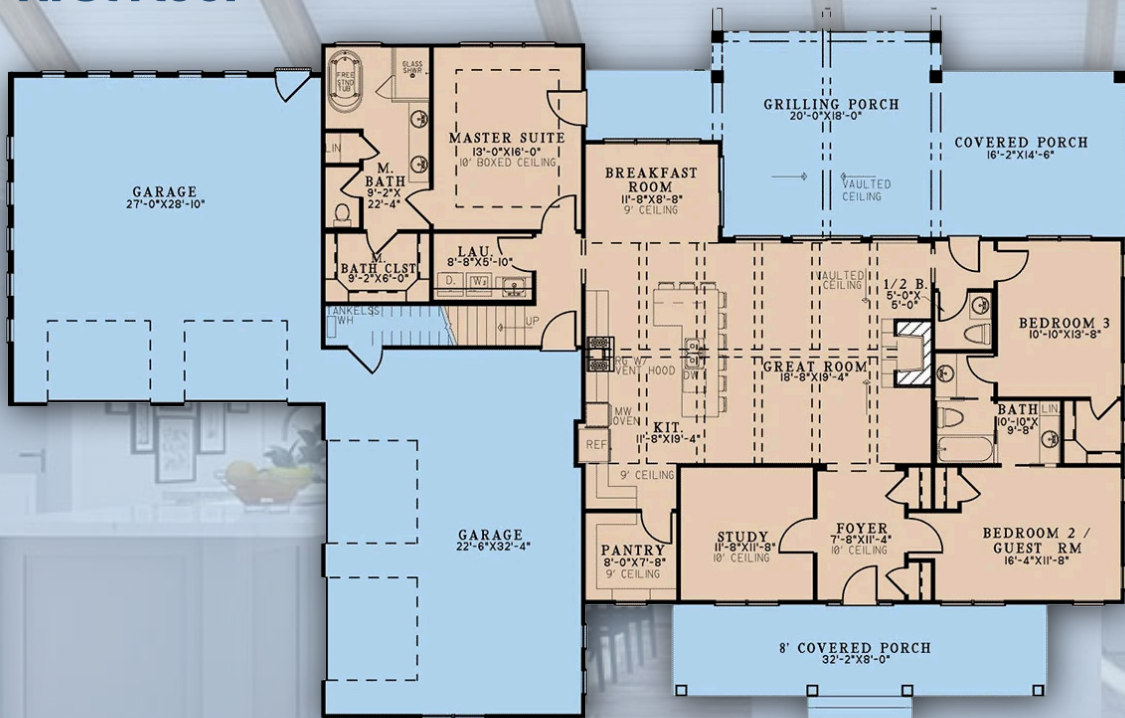

# Plan 82726

square feet  
**2173**

bedrooms  
**3**

bathrooms  
**2.5**

garage bays  
**4**

width  
**98'**

depth  
**61'**

[familyhomeplans.com](https://familyhomeplans.com)

## first floor

## second floor