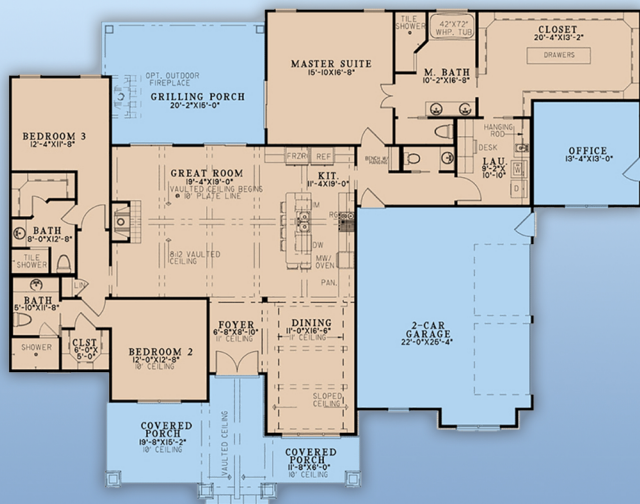

plan 82723

familyhomeplans.com ☎ 800-482-0464

2442 sq ft, 3 beds, 3.5 baths, 80' W x 62' D