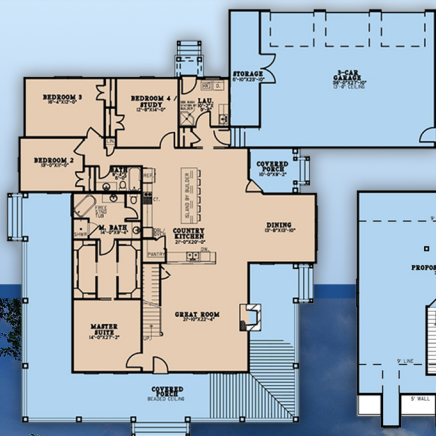

plan 82657

familyhomeplans.com  800-482-0464

2663 sq. ft.

4 bedrooms
2 bathrooms

87' wide
86' deep