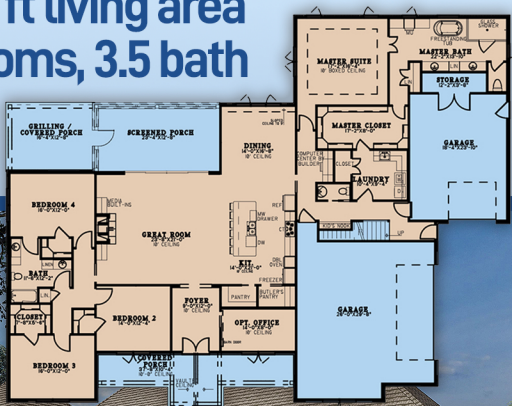

plan 82616

familyhomeplans.com 800-482-0464

3358 sq ft living area
4 bedrooms, 3.5 bath

bonus room

94'8 wide x 73'8 deep