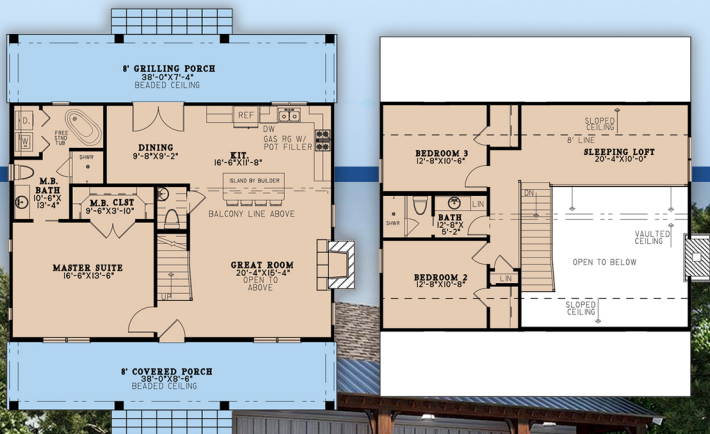

plan 82606

familyhomeplans.com  800-482-0464

1764 sq ft, 3 beds, 2.5 baths, 40'4 W x 44' D