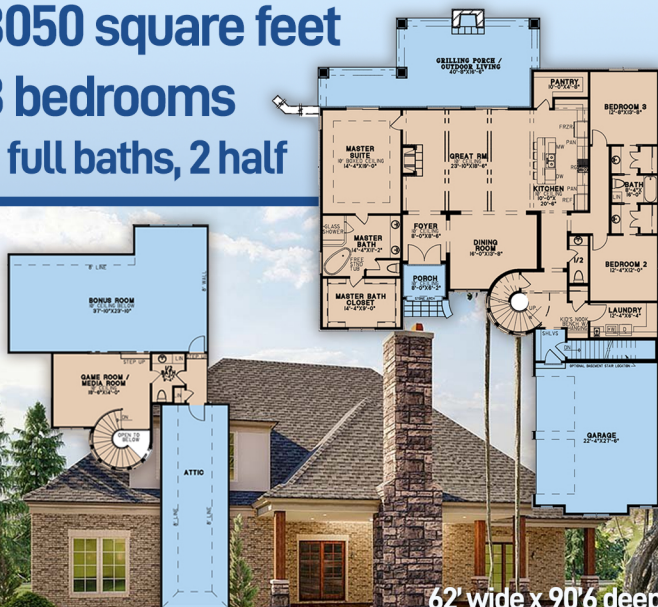

plan 82605

familyhomeplans.com  800-482-0464

3050 square feet
3 bedrooms
2 full baths, 2 half

62' wide x 90'6 deep