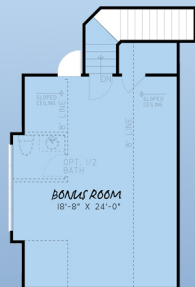

plan 82554

sq ft
1998

beds
3

baths
2

bays
2

width
50'4

depth
63'2

800-482-0464

familyhomeplans.com

Main Level

Upper Level