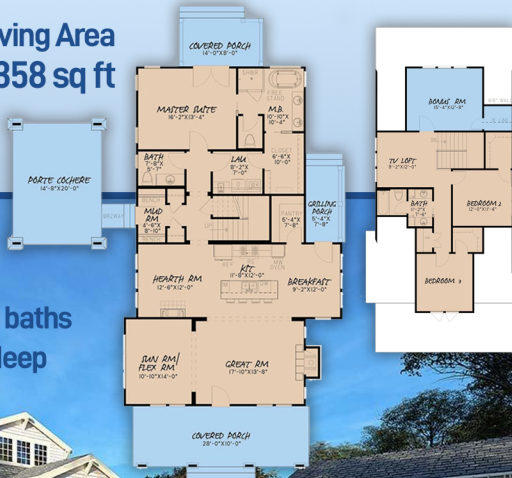

plan 82551

familyhomeplans.com  800-482-0464

Living Area
2358 sq ft

238 sq ft bonus

3 bedrooms, 2.5 baths

54'5" wide x 74' deep