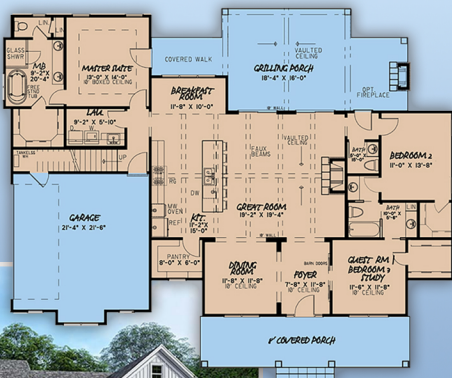

Rear Elevation