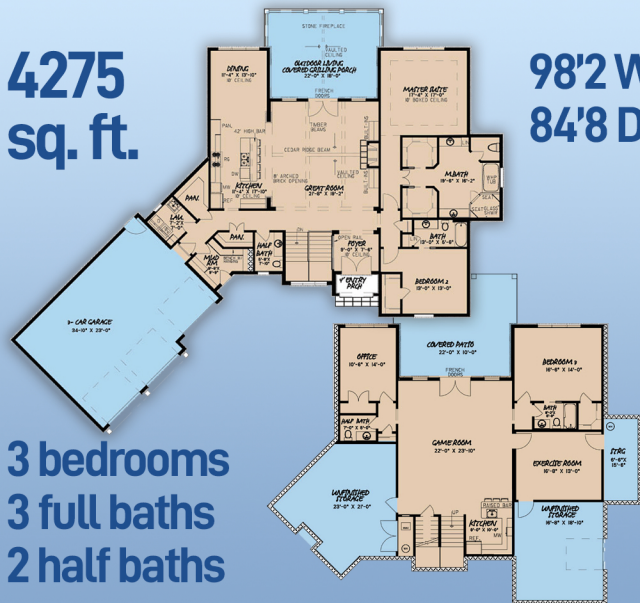

plan 82494

familyhomeplans.com  800-482-0464

4275
sq. ft.

98'2 W
84'8 D

3 bedrooms
3 full baths
2 half baths