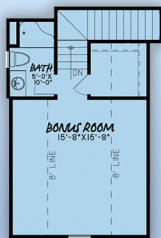

plan 82489

familyhomeplans.com 800-482-0464

1786 sq. ft.
3 beds
2 baths

49'4 wide x 64'4 deep