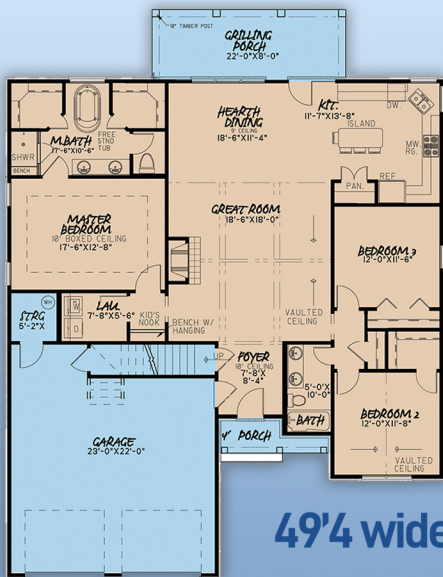

plan 82489

familyhomeplans.com 800-482-0464

1786 sq. ft.
3 beds
2 baths

49'4 wide x 64'4 deep