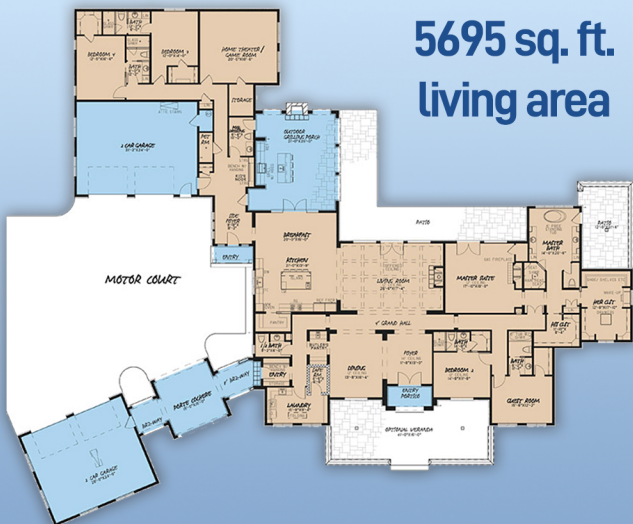

plan 82481

familyhomeplans.com  800-482-0464

5 beds, 5 full baths, 2 half baths, 158'7 W x 133'4 D