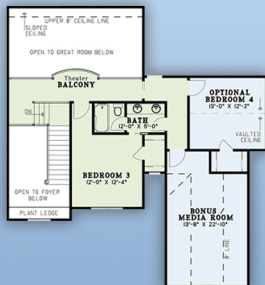

plan 82366

sq ft
2683

beds
3

baths
4

bays
2

width
57'4

depth
59'10

800-482-0464

familyhomeplans.com

Main Living Area

Upper Level