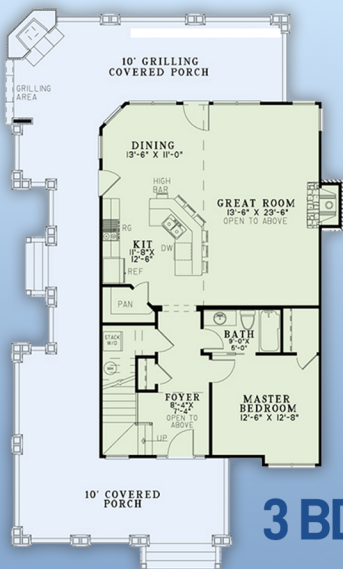

# plan 82251

familyhomeplans.com 800-482-0464

## 1705 sq feet

## 3 BD, 2 BA, 37' x 62'