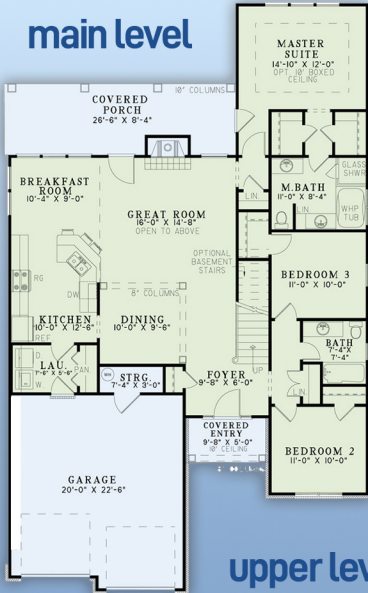

plan 82250

familyhomeplans.com 800-482-0464

main level

1588 sq. ft.  
3 bedrooms  
3 bathrooms  
42' W x 68'6 D

upper level