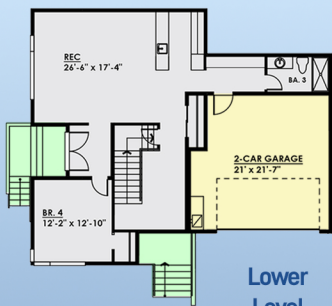

# plan 81914

sq ft 3986	beds 4	baths 3.5	bays 2	width 47'	depth 40'
---------------	-----------	--------------	-----------	--------------	--------------

800-482-0464

familyhomeplans.com

Lower Level

Rear Elevation

2nd Floor