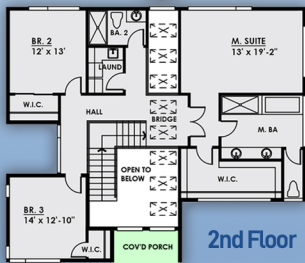

# plan 81914

sq ft 3986	beds 4	baths 3.5	bays 2	width 47'	depth 40'
---------------	-----------	--------------	-----------	--------------	--------------

800-482-0464

familyhomeplans.com

Lower Level

Rear Elevation

2nd Floor