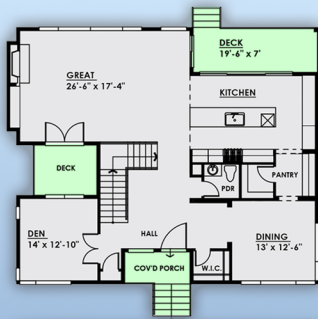

# plan 81914

sq ft 3986	beds 4	baths 3.5	bays 2	width 47'	depth 40'
---------------	-----------	--------------	-----------	--------------	--------------

800-482-0464

familyhomeplans.com

Lower Level

Rear Elevation

2nd Floor