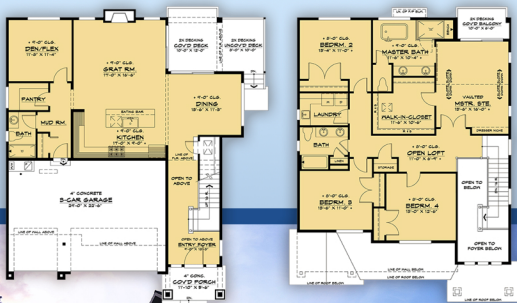

plan 81907

familyhomeplans.com  800-482-0464

2641 sq ft
4 BD, 3 BA
48' W x 51'8 D