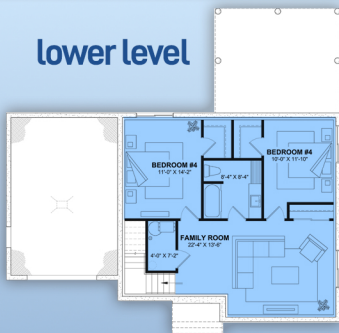

plan 81869

familyhomeplans.com  800-482-0464

## level one

## lower level

## level two

2775 sq feet  
5 bedrooms  
2.5 bathrooms  
48' W x 30' D