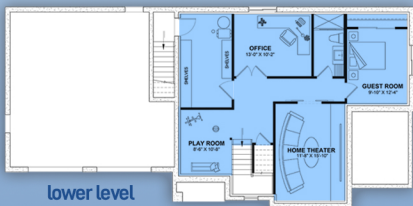

plan 81843

familyhomeplans.com 800-482-0464

level one

level two

lower level

3166 sq ft
4 BD, 3.5 BA
68 ft x 34 ft