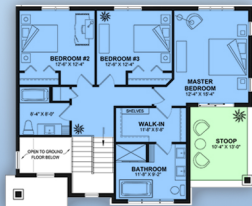

plan 81843

familyhomeplans.com 800-482-0464

level one

level two

lower level

3166 sq ft
4 BD, 3.5 BA
68 ft x 34 ft