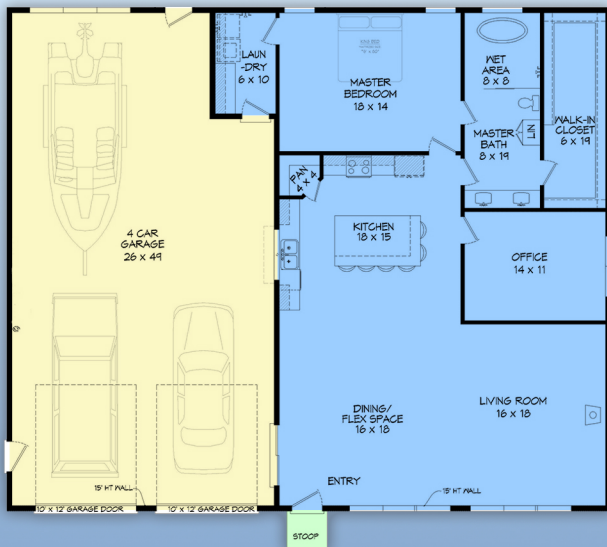

plan 81778

familyhomeplans.com  800-482-0464

1743 sq ft, 1 bed, 1 bath, 60' W x 50' D