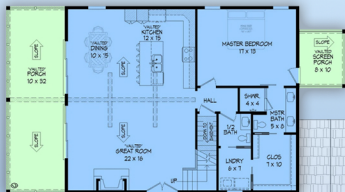

plan 81718

familyhomeplans.com 800-482-0464

level 1

1770 sq ft
3 BD, 2.5 BA
58' W x 38' D

level 2

basement level