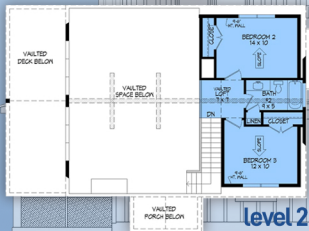

plan 81718

familyhomeplans.com 800-482-0464

level 1

1770 sq ft
3 BD, 2.5 BA
58' W x 38' D

level 2

basement level