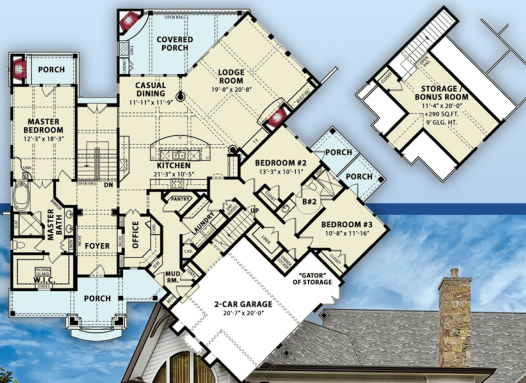

plan 81679

familyhomeplans.com  800-482-0464

2525 sq ft
3 beds
2 baths
75' x 75'