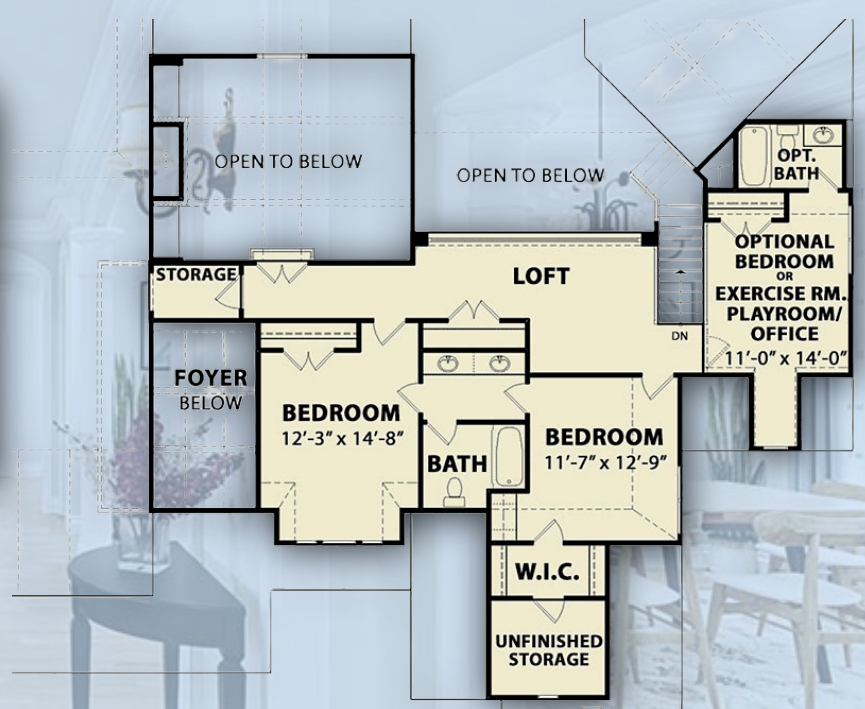

Plan 81678

square feet
3652

bedrooms
5

bathrooms
4.5

garage bays
2

width
81'

depth
68'

familyhomeplans.com

800-482-0464

first floor

second floor

SECOND F.L.C.