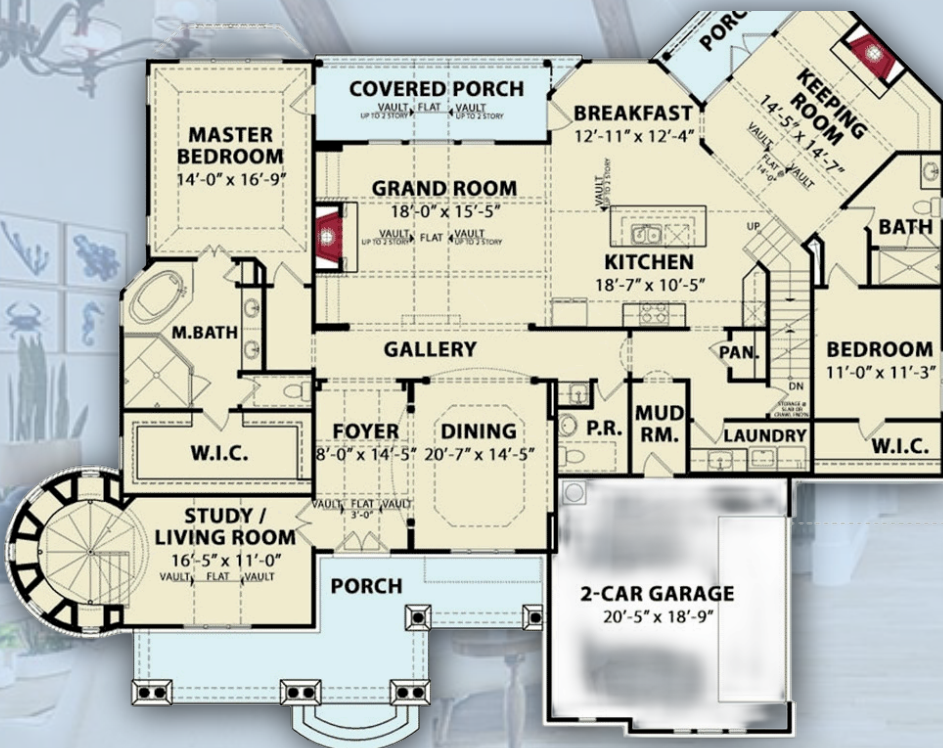

Plan 81678

square feet
3652

bedrooms
5

bathrooms
4.5

garage bays
2

width
81'

depth
68'

familyhomeplans.com

800-482-0464

first floor

second floor

SECOND F.L.C.