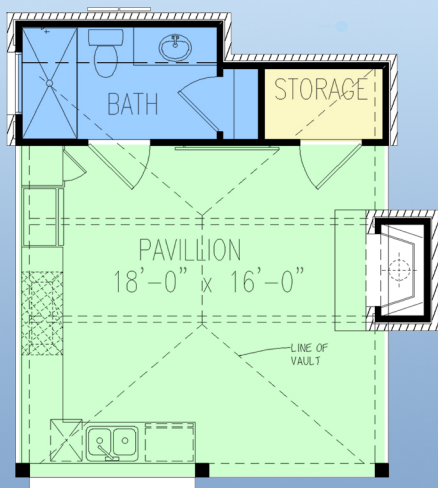

plan 81659

familyhomeplans.com ☎ 800-482-0464

Pool House Plan

- 87 sq. ft.
- 20' x 22'
- kitchen
- bathroom