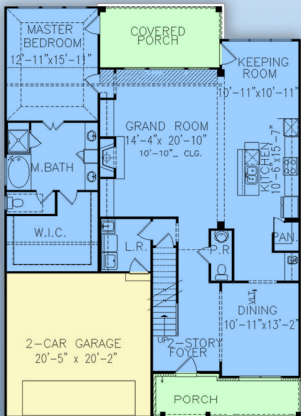

plan 81655

familyhomeplans.com ☎ **800-482-0464**

3045 sq ft, 4 beds, 3.5 baths, 42' W x 59' D