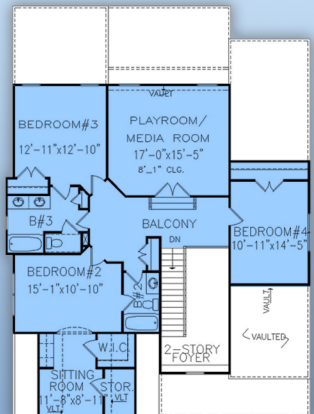

plan 81655

familyhomeplans.com ☎ **800-482-0464**

3045 sq ft, 4 beds, 3.5 baths, 42' W x 59' D