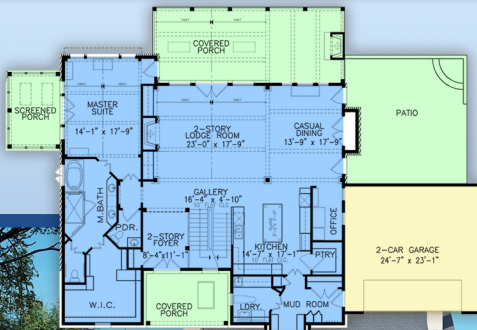

plan 81645

familyhomeplans.com  800-482-0464

3254 sq ft
4 BD, 4.5 BA
87' W x 59' D