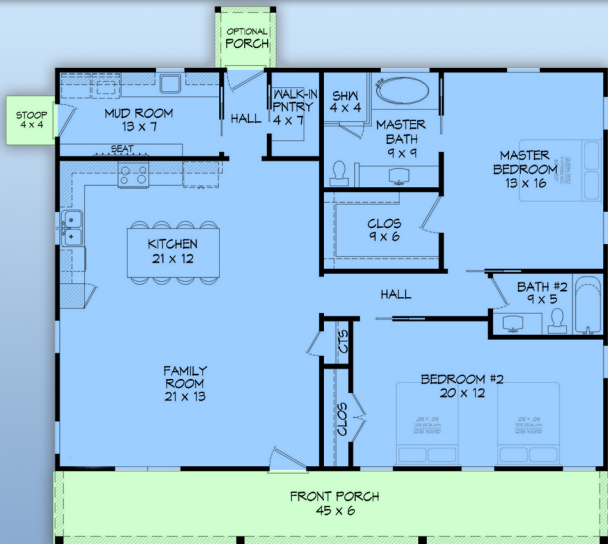

plan 81593

familyhomeplans.com  800-482-0464

1477 sq ft, 2 beds, 2 baths, 45' W x 39' D