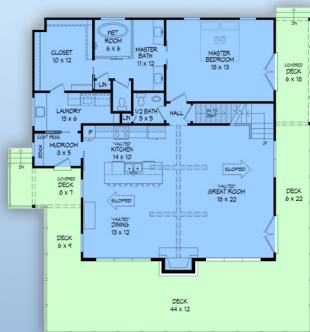

plan 81532

familyhomeplans.com 800-482-0464

2061 sq feet  
2 BD, 2.5 BA  
46' W x 52' D