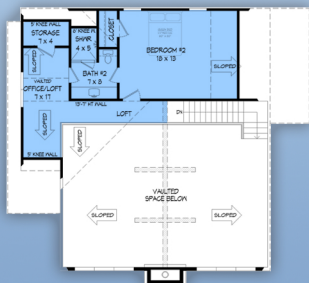

plan 81532

familyhomeplans.com 800-482-0464

2061 sq feet  
2 BD, 2.5 BA  
46' W x 52' D