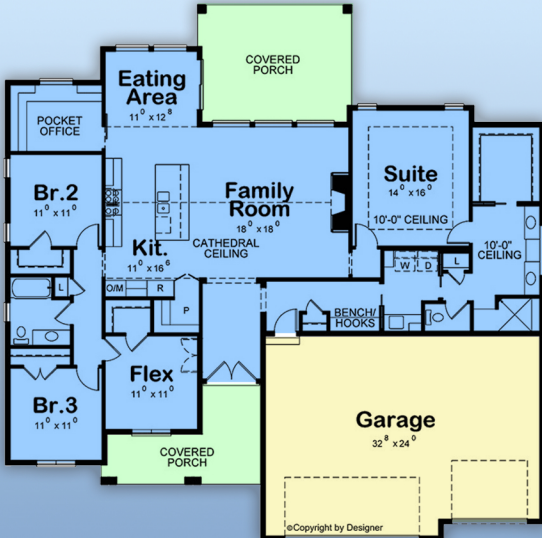

plan 81417

familyhomeplans.com  800-482-0464

2176 sq ft, 3 beds, 2 baths, 64' W x 64' D