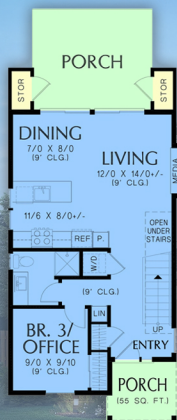

plan 81385

familyhomeplans.com  800-482-0464

1271 square feet

3 beds

3 baths

21' wide

42' deep