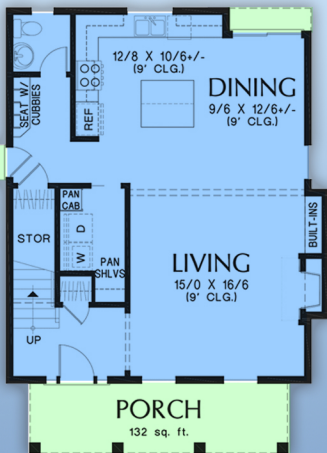

plan 81335

familyhomeplans.com  800-482-0464

1619 sq feet

3 bedrooms, 2.5 baths, 28' W x 38' D