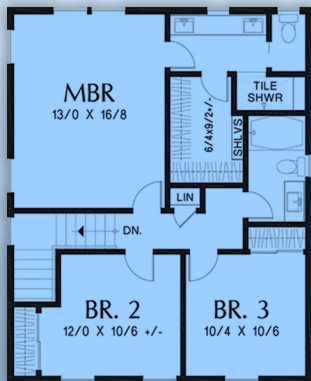

plan 81335

familyhomeplans.com  800-482-0464

1619 sq feet

3 bedrooms, 2.5 baths, 28' W x 38' D