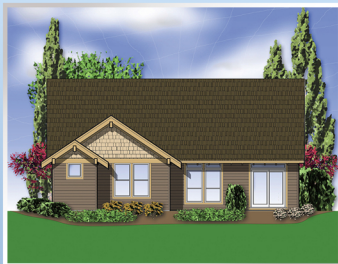

plan 81292

sq ft
1850

beds
3

baths
2

bays
2

width
44'

depth
68'

800-482-0464

familyhomeplans.com

Rear Elevation

Living Area