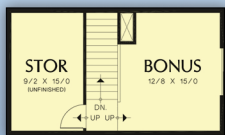

plan 81280

sq ft
2373

beds
3

baths
2.5

bays
3

width
70'

depth
58'

800-482-0464

familyhomeplans.com

Upper Level

Main Level