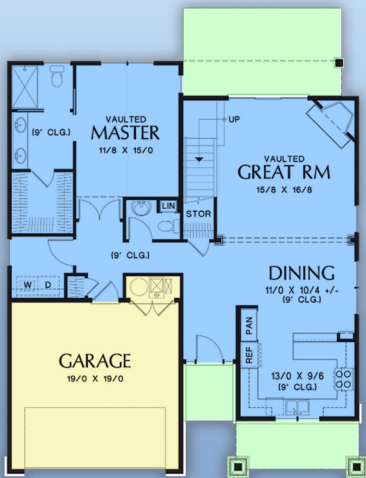

plan 81248

familyhomeplans.com  **800-482-0464**

1912 square ft.
4 bedrooms
2.5 bathrooms
40' W x 47' D