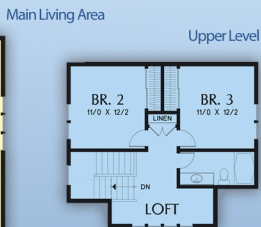

plan 81220

sq ft	beds	baths	bays	width	depth
2292	3	2.5	2	60'	64'

800-482-0464

familyhomeplans.com

Rear Elevation