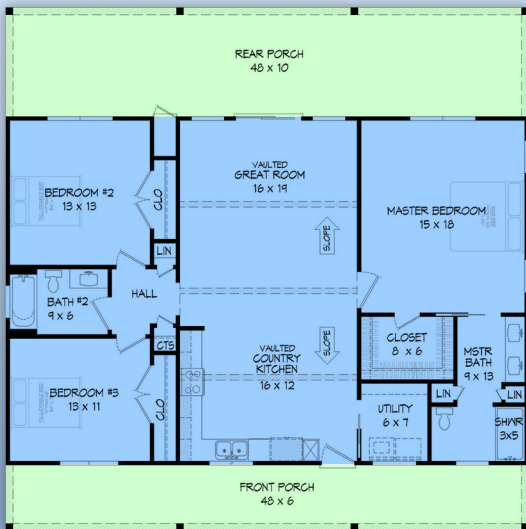

plan 80999

familyhomeplans.com  800-482-0464

1536 sq ft, 3 beds, 2 baths, 48' W x 48' D