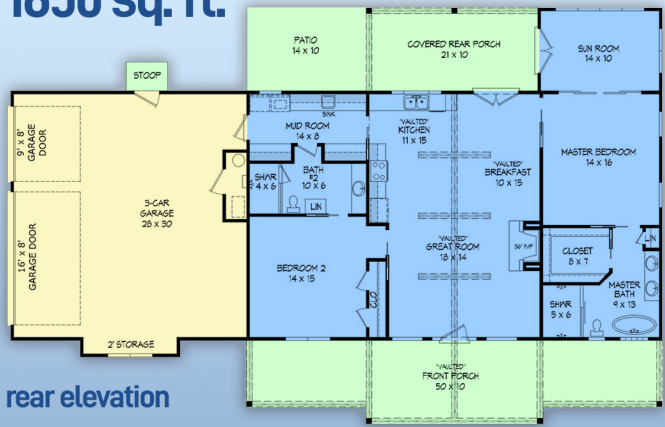

plan 80963

familyhomeplans.com 800-482-0464

1650 sq. ft. 2 beds, 2 baths, 78'4 W x 50' D

rear elevation